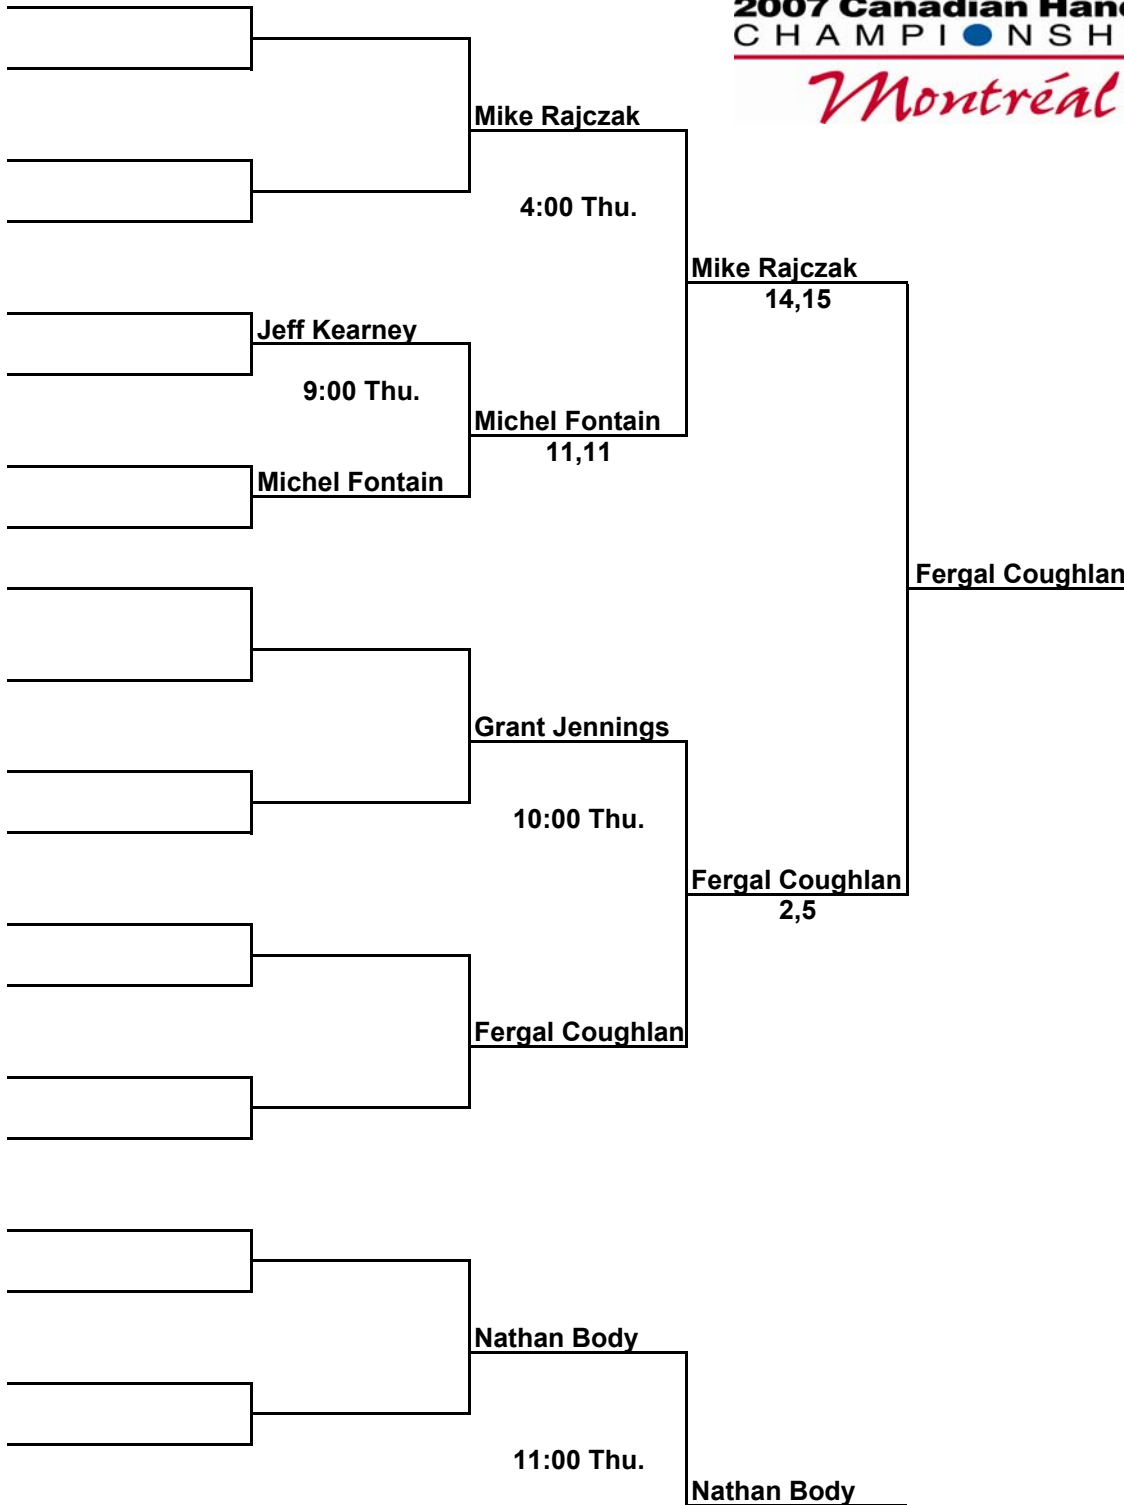

MENS 35+ SINGLES

dball
I P S

Norm Kelly