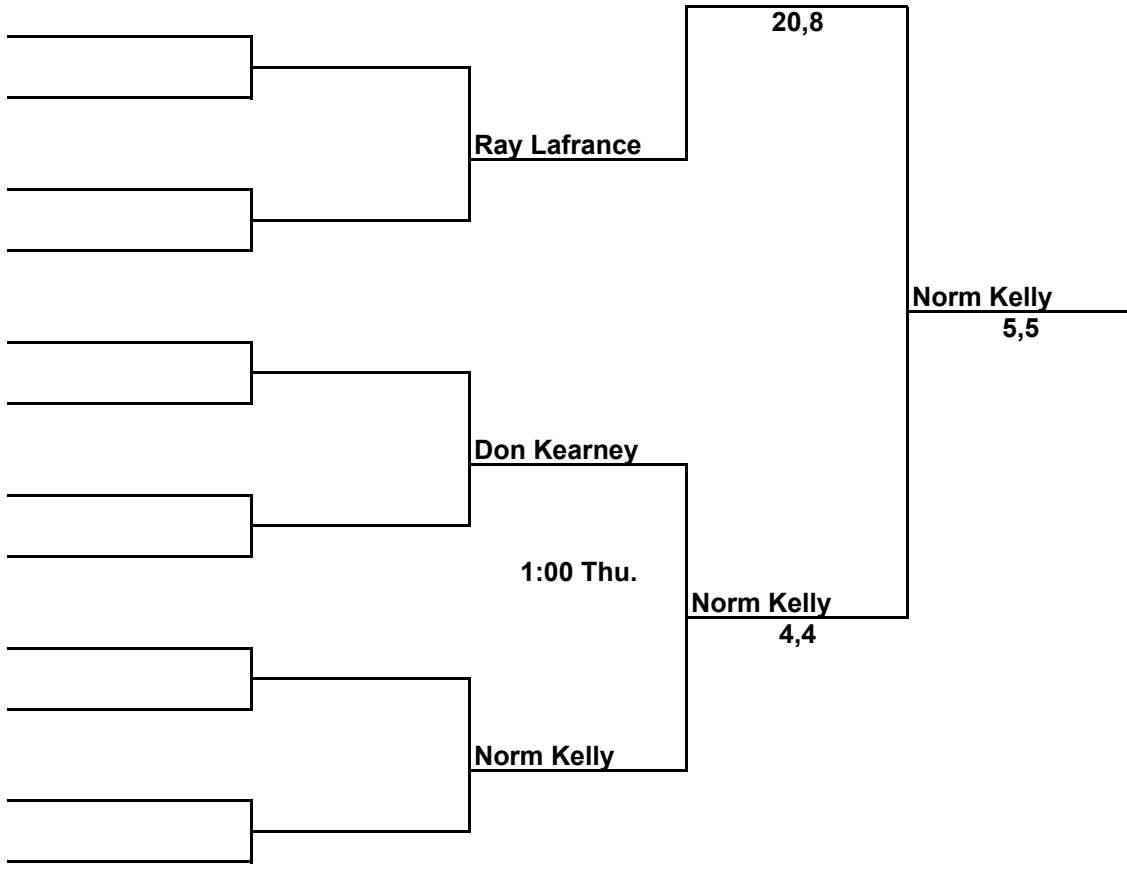

MENS 35+ SINGLES

dball
I P S

Norm Kelly